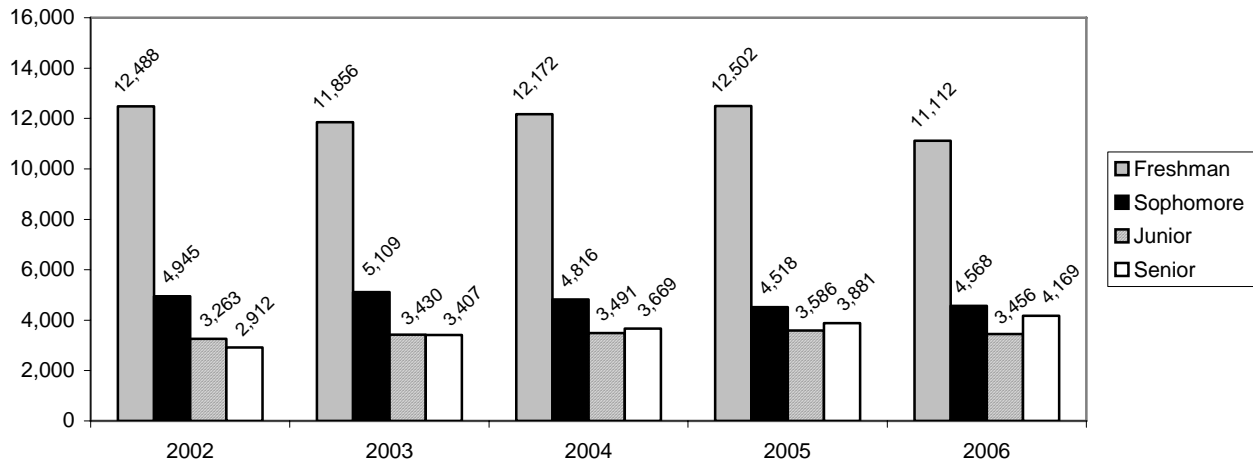

HEADCOUNT BY CLASS STANDING*

Fall Semester 2002-2006

*Includes Concurrent Enrollment students

Source: Utah Valley State College, Office of Institutional Research