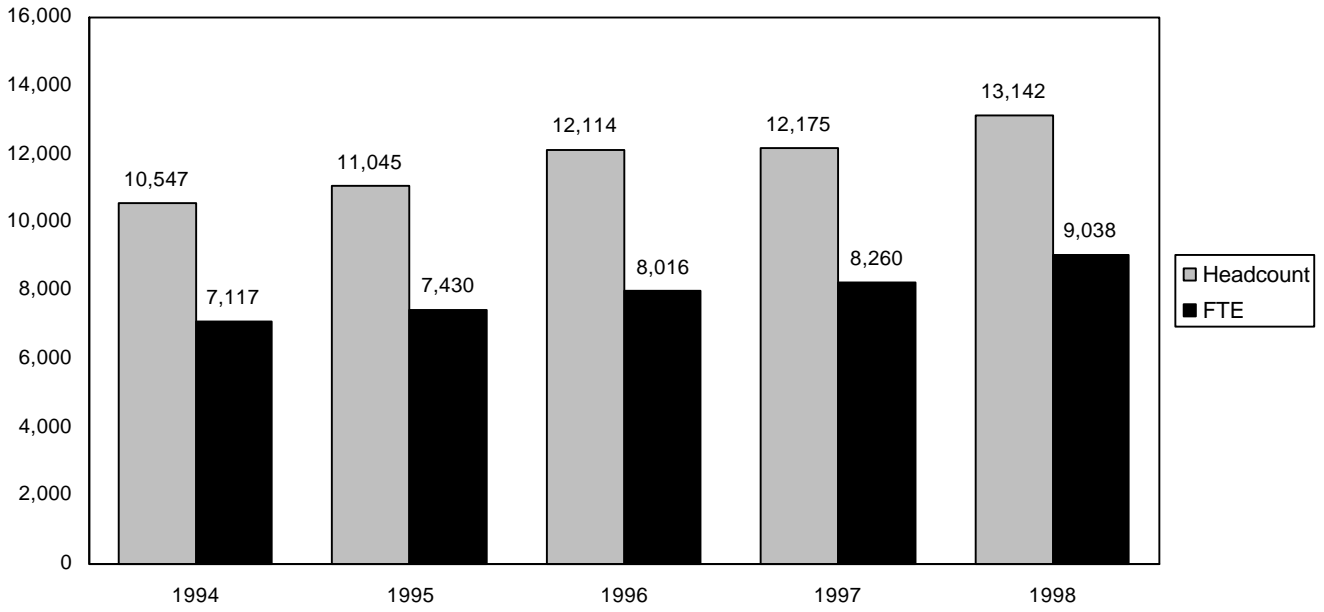

# ENROLLMENT HISTORY

Spring Semester 1994-1998

Source: Utah Valley State College, Office of Institutional Research and Management Studies