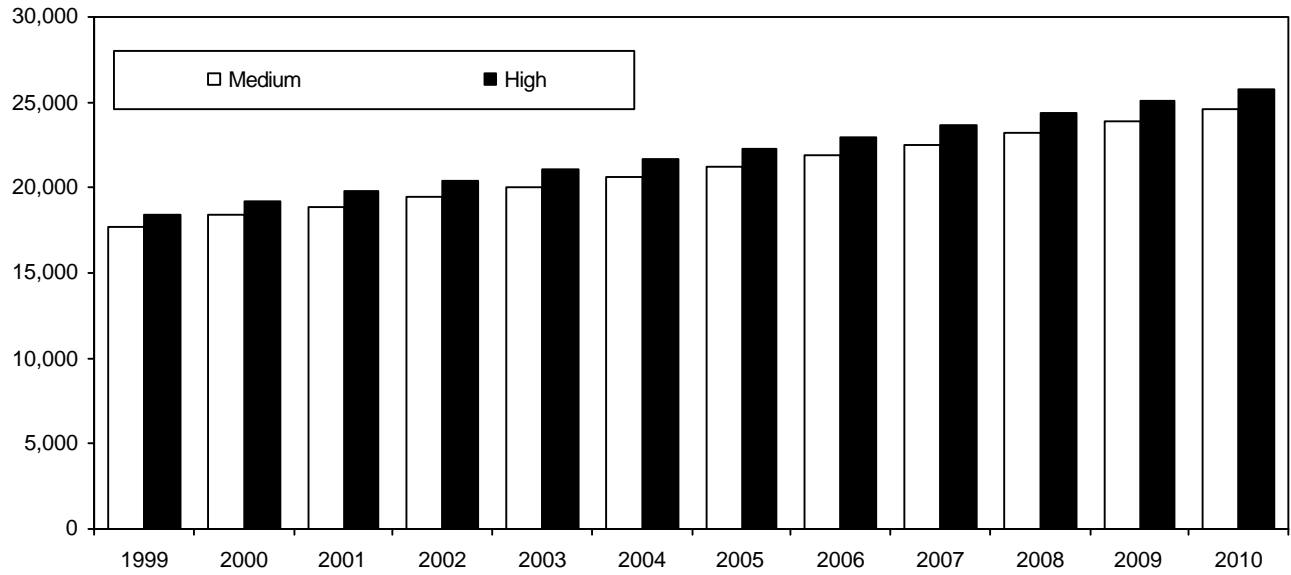

**UTAH VALLEY STATE COLLEGE
FALL ENROLLMENT PROJECTIONS**
Headcount 1999 to 2010

Source: Utah Valley State College, Office of Institutional Research and Management Studies