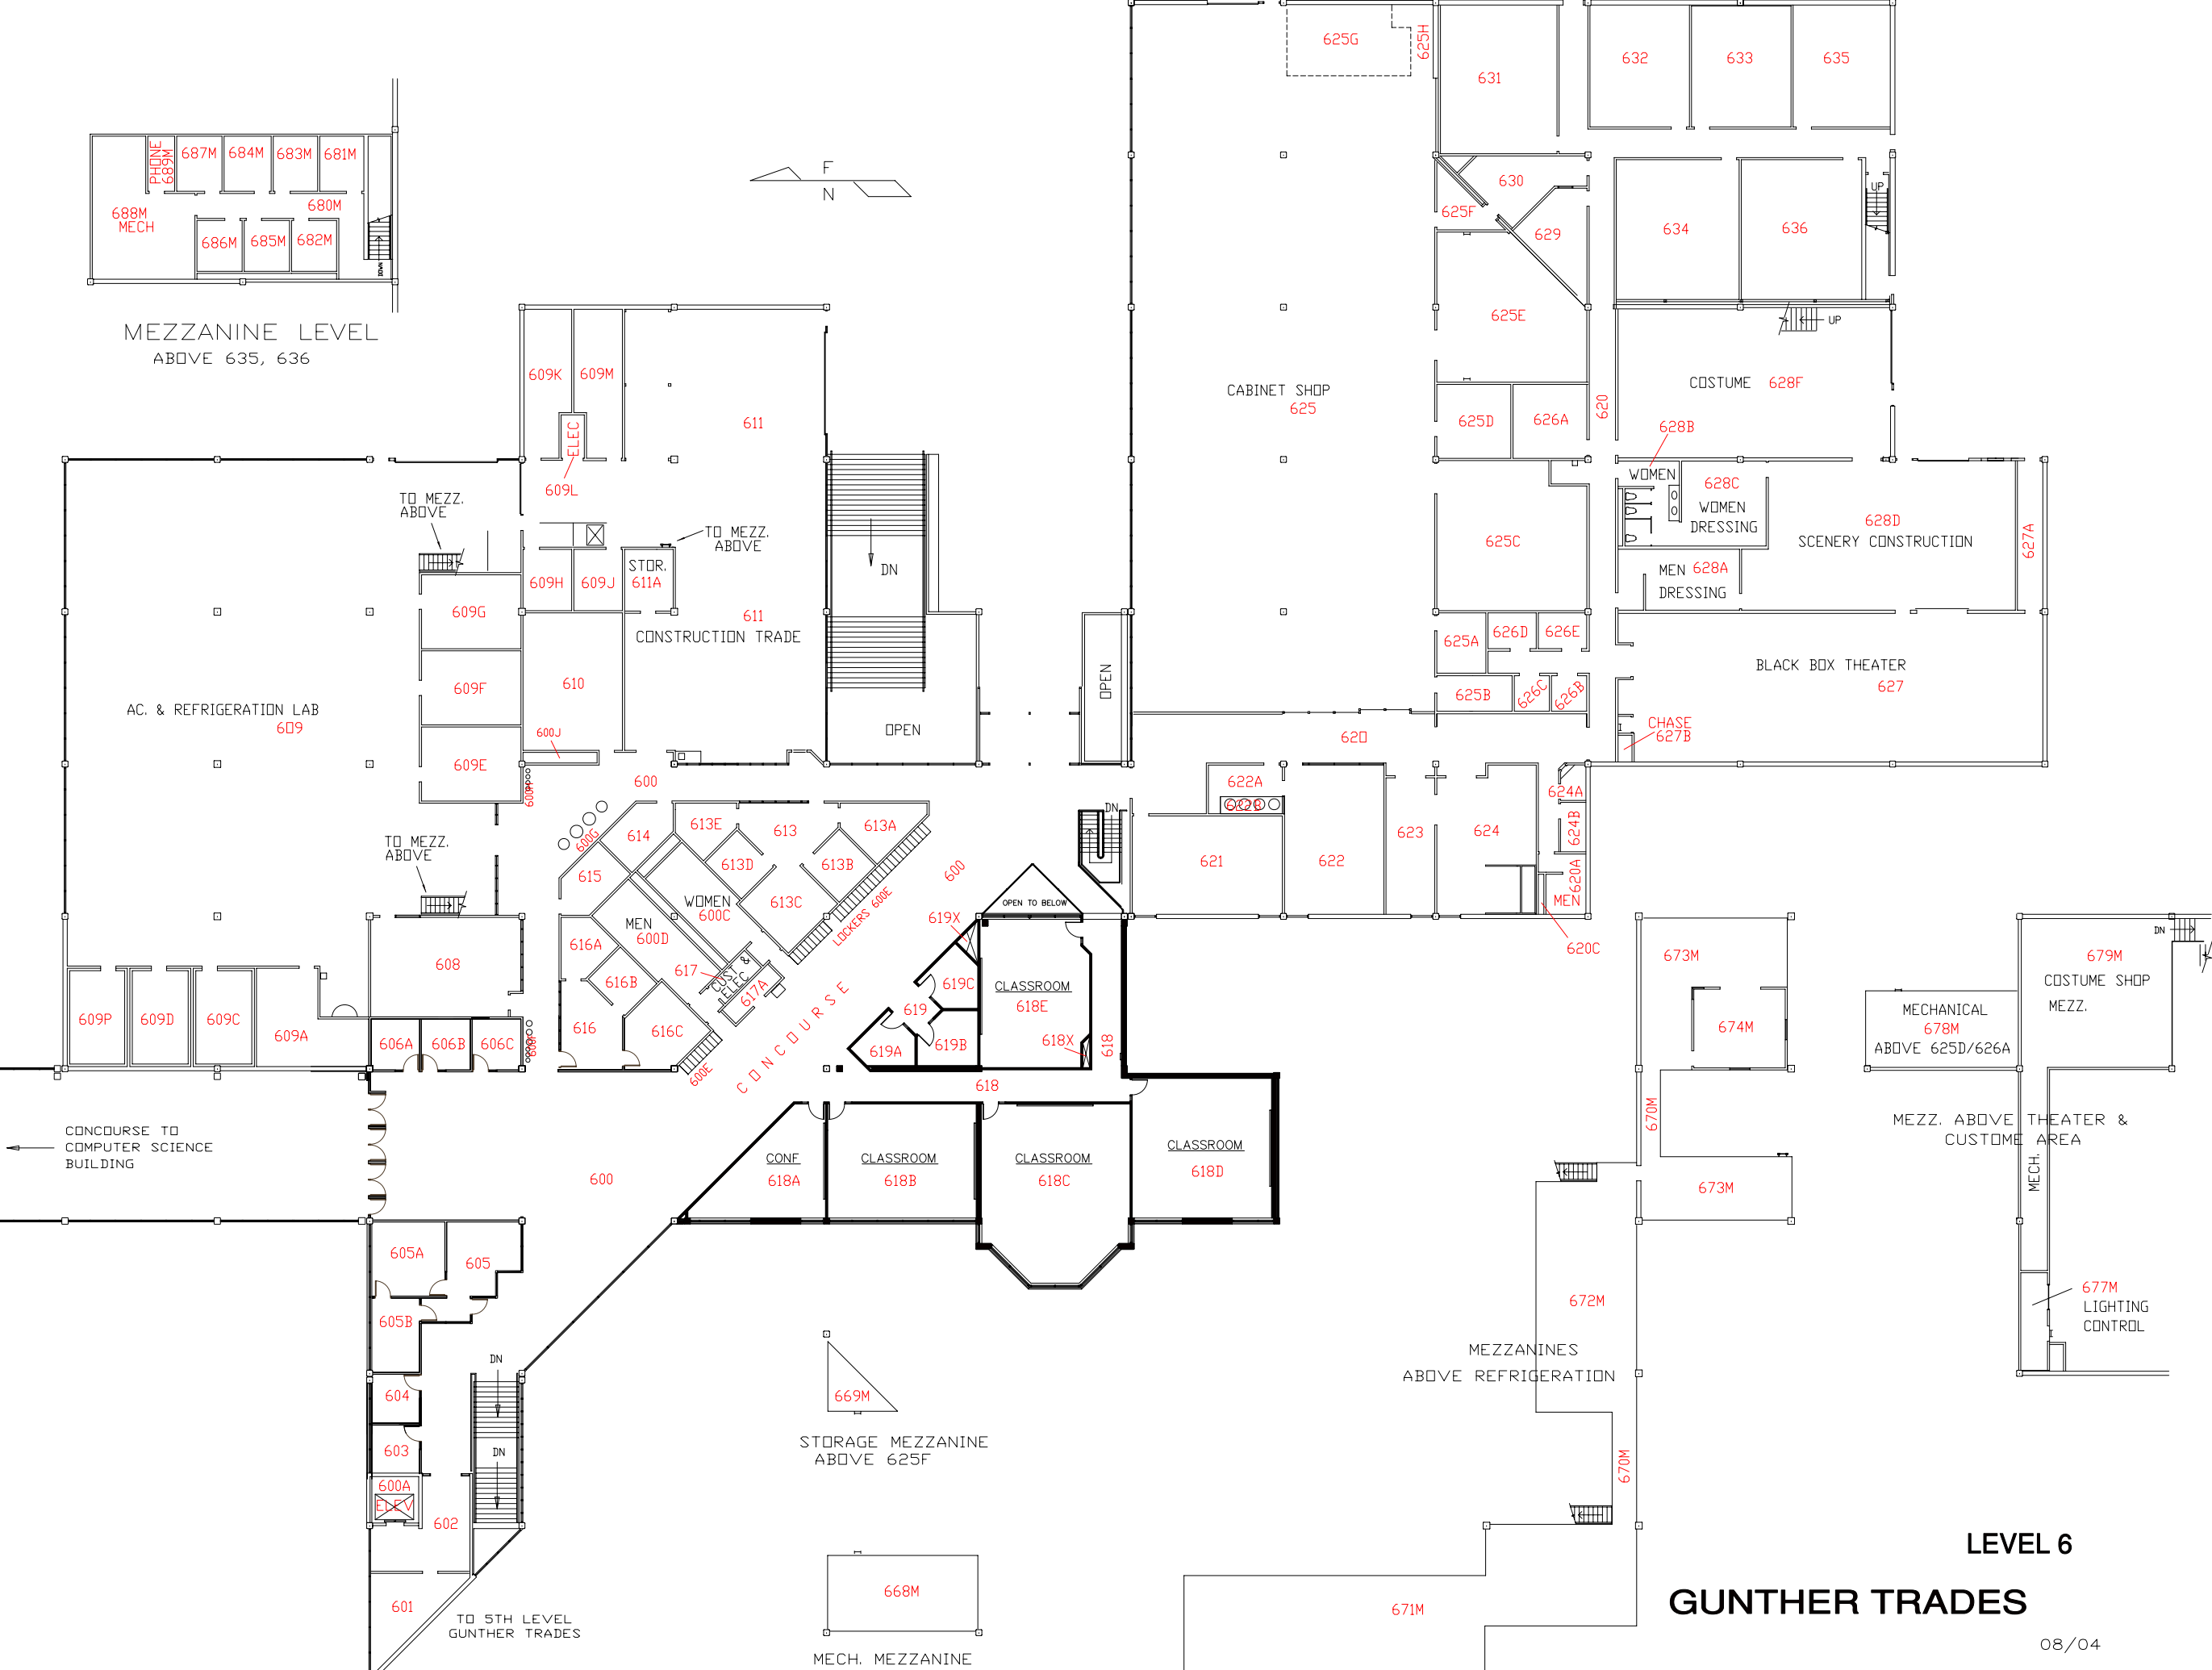

MEZZANINE LEVEL  
ABOVE 635, 636

LEVEL 6

GUNTHER TRADES

08/04