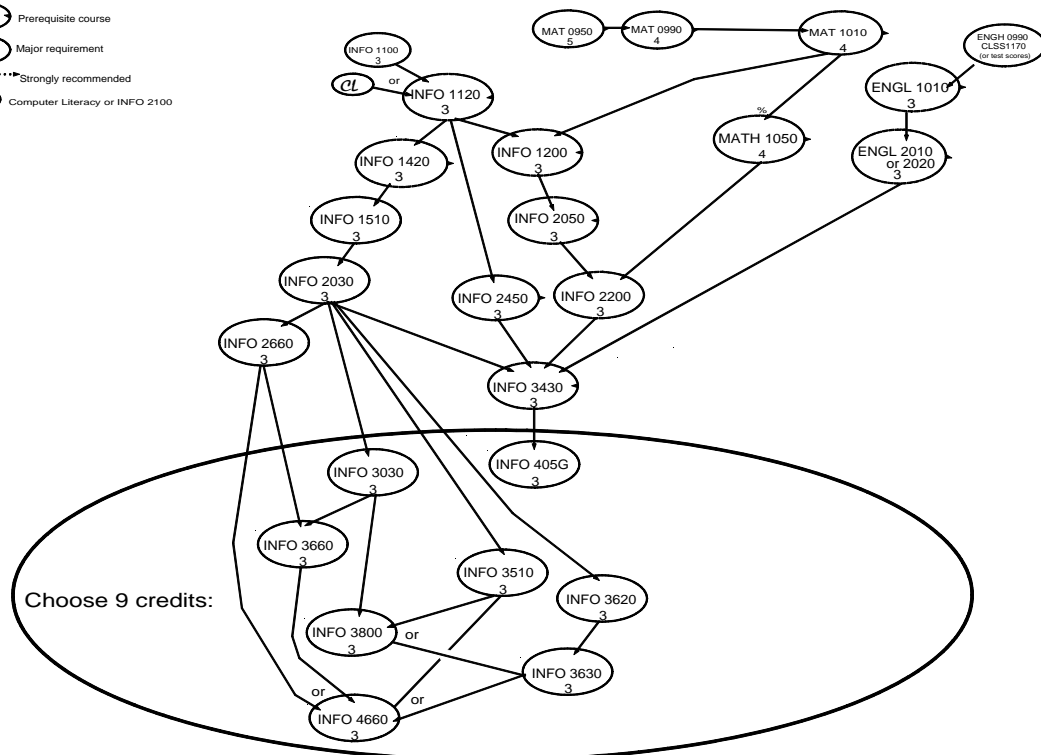

COURSE NO	COURSE TITLE	PREREQUISITE	CR	GR	SEM
INFO 1510	Introduction to System Administration - -Linux/UNIX	INFO 1420 or CS 1030 or CS 1400	3.0		
INFO 2030	Data Communication Fundamentals	INFO 1510	3.0		
INFO 2660	Information Security Fundamentals	INFO 2030 or CS 2600	3.0		

ELECTIVE REQUIREMENTS

Select 9 credits from the following:

INFO 3030	Networks and Internetworking (3)	INFO 2030	9.0		
INFO 3510	Advanced System Administration- -Linux/UNIX (3)	INFO 2030 or (INFO 1510 & CS 2600)			
INFO 3620	System Administration-Windows (3)	INFO 2030 or CS 2600			
INFO 3630	Advanced System Administration- -Windows Server (3)	INFO 3620			
INFO 3660	Information Security- -Network Defense & Countermeasures (3)	INFO 3030 or CS 3690. (INFO 2660 strongly rec.) (INFO 2660 or 3660), INFO 3510 or 3630)			
INFO 3800	Computer Forensics & Cybercrime (3)	INFO 3030, (INFO 3510 or 3630)			
INFO 4030	Enterprise Network Architectures & Administration (3)	INFO 3430			
INFO 405G	Global Ethical & Professional Issues in Technology (3)	PHIL 2050 & (TECH 3000 or INFO 3430 or CS 2420 or DGM 3220)			
TECH 405G	Global Ethical & Professional Issues in Technology (3)	(INFO 2660 or 3660), (INFO 3510 or 3630). (CJ 1340 & 1350 highly rec.)			
INFO 4660	Computer Forensics (3)				

Total Credits Required for Computer Networking Emphasis

18.0

NOTE:
A minimum of Specialty Core grade lower for graduation.

2.5 GPA in all courses with no than C- required